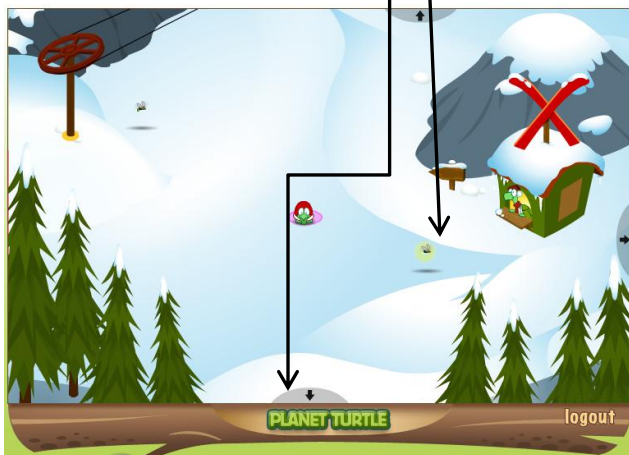

2. Type in your Player Name and Password. You should then see a turtle on a log walking while it is loading.
3. Once in planet turtle you will be able to move your turtle by clicking on the screen where you would like your turtle to travel. Your turtle will travel in straight line paths, and cannot walk through or over objects in its way. If you click on “glowing fireflies” you can play that challenge. If you click to arrows, you can enter different worlds.

4. If you click on your turtle you can customize to create your own unique character.

**Have fun and Enjoy!**